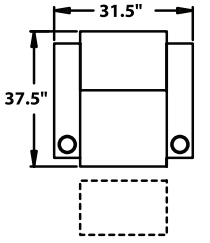

38.5" BACK HEIGHT

3900 RECLINER
3901 POWER RECLINER