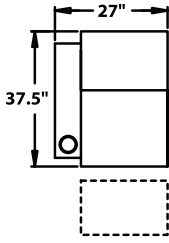

**5300** - Straight Arm LF, WAW®, TM®, Rec  
**5301** - Straight Arm LF, WAW®, PR®, Rec  
**H. 38.5" W. 27.75" SD. 22.5" OD. 37.5"**

**5400** - Armless, WAW®, TM®, Rec  
**5401** - Armless, WAW®, PR®, Rec  
**H. 38.5" W. 22.5" SD. 22.5" OD. 37.5"**

## CURVED

**5240** - LF Wedge Arm/RF Straight Arm, WAW®, TM®, Rec  
**5241** - LF Wedge Arm/RF Straight Arm, WAW®, PR®, Rec  
**H. 38.5" W. 35.25" SD. 22.5" OD. 37.5"**

**5340** - Wedge Arm RF/LF Straight Arm, WAW®, TM®, Rec  
**5341** - Wedge Arm RF/LF Straight Arm, WAW®, PR®, Rec  
**H. 38.5" W. 35.25" SD. 22.5" OD. 37.5"**

**5440** - Wedge Arm RF, WAW®, TM®, Rec  
**5441** - Wedge Arm RF, WAW®, PR®, Rec  
**H. 38.5" W. 30.75" SD. 22.5" OD. 37.5"**

Available in fabric, suede, vinyl, 100% genuine top grain leather or LeatherPlus.\*

## 38.5" BACK HEIGHT

3900 RECLINER  
3901 POWER RECLINER

5300 LF ARM  
RECLINER  
5301 LF ARM  
POWER RECLINER

5340 CONSOLE  
5341 CONSOLE  
POWER RECLINER

5400 ARMLESS  
RECLINER  
5401 ARMLESS  
POWER RECLINER