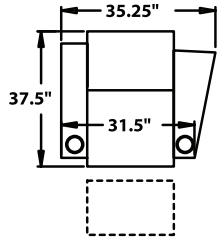

## STRAIGHT

**3900** - Straight Arm RF/LF, WAW®, TM®, Rec  
**3901** - Straight Arm RF/LF, WAW®, PR®, Rec  
**H. 38.5" W. 32.75" SD. 22.5" OD. 37.5"**

**5200** - Straight Arm RF, WAW®, TM®, Rec  
**5201** - Straight Arm RF, WAW®, PR®, Rec  
**H. 38.5" W. 27.75" SD. 22.5" OD. 37.5"**

**5300** - Straight Arm LF, WAW®, TM®, Rec  
**5301** - Straight Arm LF, WAW®, PR®, Rec  
**H. 38.5" W. 27.75" SD. 22.5" OD. 37.5"**

**5400** - Armless, WAW®, TM®, Rec  
**5401** - Armless, WAW®, PR®, Rec  
**H. 38.5" W. 22.5" SD. 22.5" OD. 37.5"**

## CURVED

**5240** - LF Wedge Arm/RF Straight Arm, WAW®, TM®, Rec  
**5241** - LF Wedge Arm/RF Straight Arm, WAW®, PR®, Rec  
**H. 38.5" W. 35.25" SD. 22.5" OD. 37.5"**

**5340** - Wedge Arm RF/LF Straight Arm, WAW®, TM®, Rec  
**5341** - Wedge Arm RF/LF Straight Arm, WAW®, PR®, Rec  
**H. 38.5" W. 35.25" SD. 22.5" OD. 37.5"**

## 38.5" BACK HEIGHT

3900 RECLINER  
3901 POWER RECLINER

5300 LF ARM  
RECLINER  
5301 LF ARM  
POWER RECLINER

5340 CONSOLE  
5341 CONSOLE  
POWER RECLINER

5400 ARMLESS  
RECLINER  
5401 ARMLESS  
POWER RECLINER