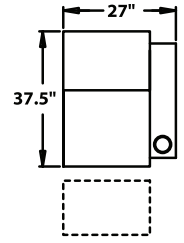

5200 RF ARM
RECLINER
5201 RF ARM
POWER RECLINER