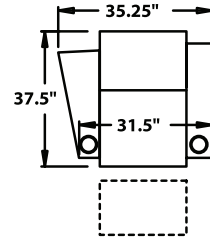

5240 CONSOLE
5241 CONSOLE
POWER RECLINER