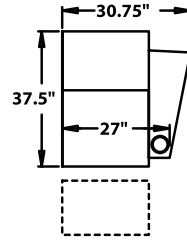

## STRAIGHT

**3900** - Straight Arm RF/LF, WAW®, TM®, Rec  
**3901** - Straight Arm RF/LF, WAW®, PR®, Rec  
**H. 38.5" W. 32.75" SD. 22.5" OD. 37.5"**

**5200** - Straight Arm RF, WAW®, TM®, Rec  
**5201** - Straight Arm RF, WAW®, PR®, Rec  
**H. 38.5" W. 27.75" SD. 22.5" OD. 37.5"**

**5300** - Straight Arm LF, WAW®, TM®, Rec  
**5301** - Straight Arm LF, WAW®, PR®, Rec  
**H. 38.5" W. 27.75" SD. 22.5" OD. 37.5"**

**5400** - Armless, WAW®, TM®, Rec  
**5401** - Armless, WAW®, PR®, Rec  
**H. 38.5" W. 22.5" SD. 22.5" OD. 37.5"**

## CURVED

**5240** - LF Wedge Arm/RF Straight Arm, WAW®, TM®, Rec  
**5241** - LF Wedge Arm/RF Straight Arm, WAW®, PR®, Rec  
**H. 38.5" W. 35.25" SD. 22.5" OD. 37.5"**

**5340** - Wedge Arm RF/LF Straight Arm, WAW®, TM®, Rec  
**5341** - Wedge Arm RF/LF Straight Arm, WAW®, PR®, Rec  
**H. 38.5" W. 35.25" SD. 22.5" OD. 37.5"**

## 38.5" BACK HEIGHT

3900 RECLINER  
3901 POWER RECLINER

5300 LF ARM  
RECLINER  
5301 LF ARM  
POWER RECLINER

5340 CONSOLE  
5341 CONSOLE  
POWER RECLINER

5400 ARMLESS  
RECLINER  
5401 ARMLESS  
POWER RECLINER