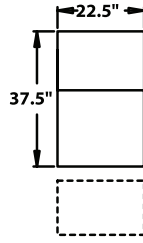

## STRAIGHT

**3900** - Straight Arm RF/LF, WAW®, TM®, Rec  
**3901** - Straight Arm RF/LF, WAW®, PR®, Rec  
**H. 38.5" W. 32.75" SD. 22.5" OD. 37.5"**

**5200** - Straight Arm RF, WAW®, TM®, Rec  
**5201** - Straight Arm RF, WAW®, PR®, Rec  
**H. 38.5" W. 27.75" SD. 22.5" OD. 37.5"**

**5300** - Straight Arm LF, WAW®, TM®, Rec  
**5301** - Straight Arm LF, WAW®, PR®, Rec  
**H. 38.5" W. 27.75" SD. 22.5" OD. 37.5"**

**5400** - Armless, WAW®, TM®, Rec  
**5401** - Armless, WAW®, PR®, Rec  
**H. 38.5" W. 22.5" SD. 22.5" OD. 37.5"**

## CURVED

**5240** - LF Wedge Arm/RF Straight Arm, WAW®, TM®, Rec  
**5241** - LF Wedge Arm/RF Straight Arm, WAW®, PR®, Rec  
**H. 38.5" W. 35.25" SD. 22.5" OD. 37.5"**

**5340** - Wedge Arm RF/LF Straight Arm, WAW®, TM®, Rec  
**5341** - Wedge Arm RF/LF Straight Arm, WAW®, PR®, Rec  
**H. 38.5" W. 35.25" SD. 22.5" OD. 37.5"**

## 38.5" BACK HEIGHT

3900 RECLINER  
3901 POWER RECLINER

5300 LF ARM  
RECLINER  
5301 LF ARM  
POWER RECLINER

5340 CONSOLE  
5341 CONSOLE  
POWER RECLINER

5400 ARMLESS  
RECLINER  
5401 ARMLESS  
POWER RECLINER